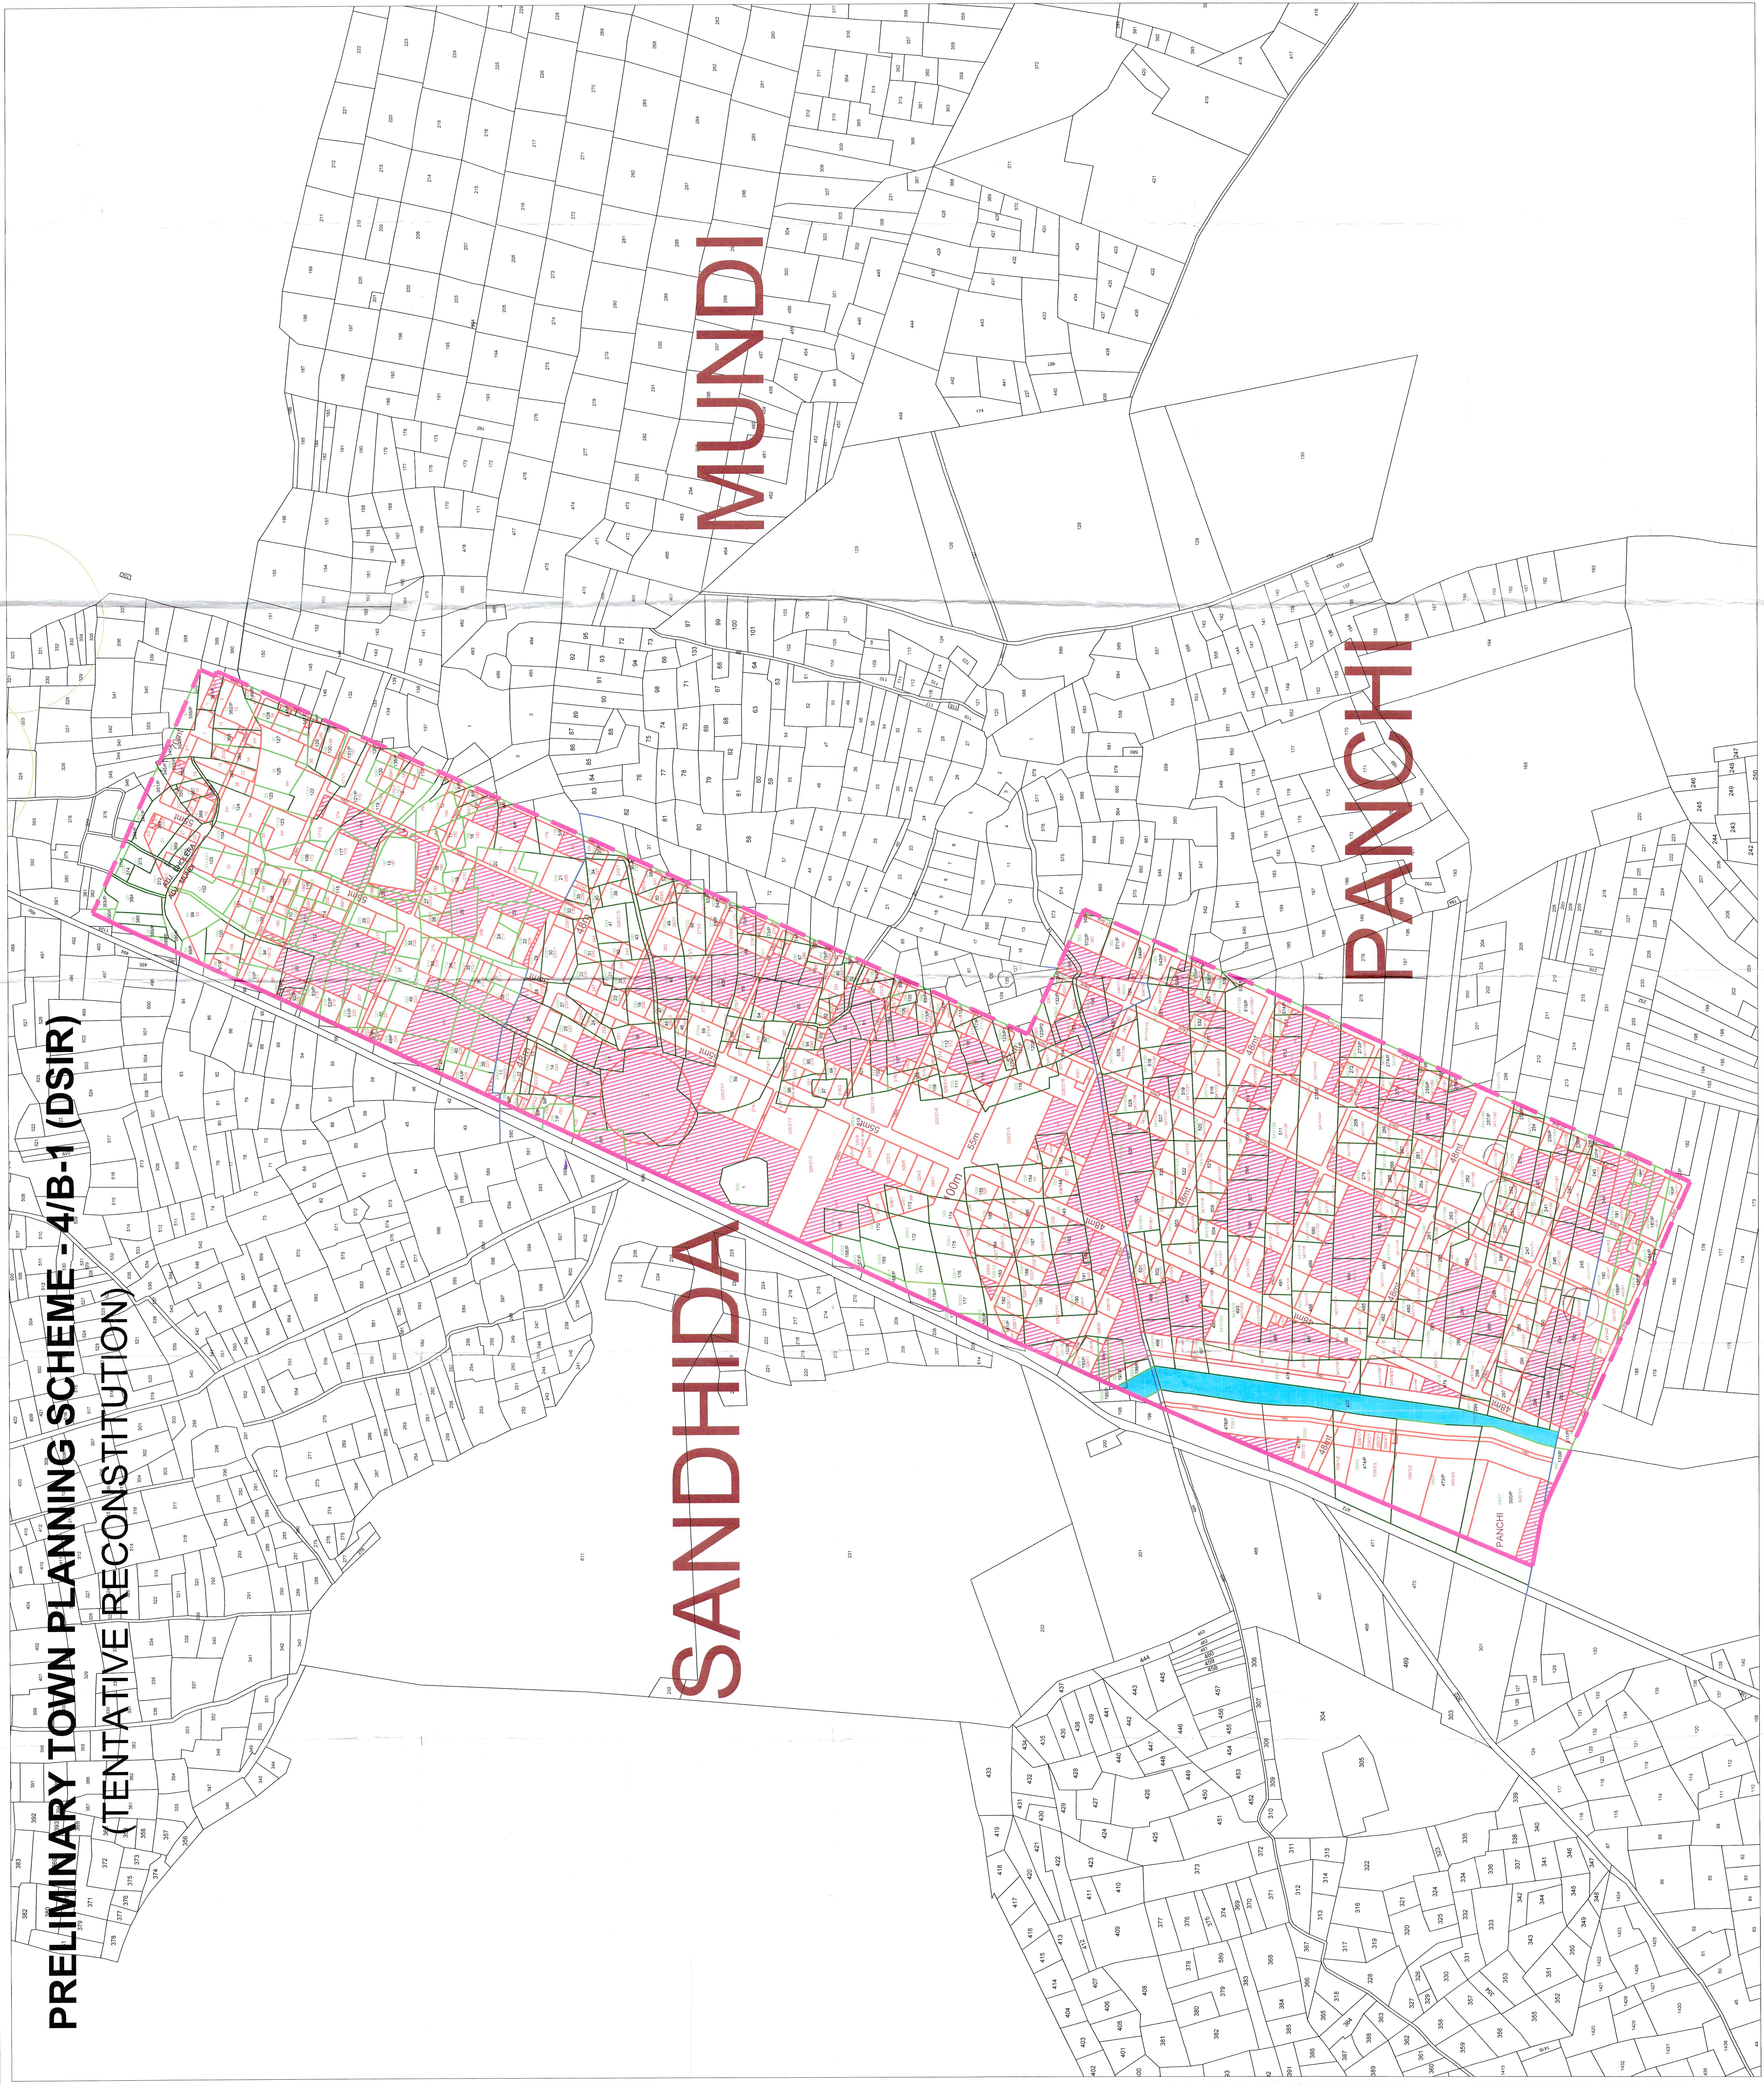

DHOLERA SPECIAL INVESTMENT REGION

**PRELIMINARY TOWN PLANNING SCHEME - 4/B-1 (DSIR)
(TENTATIVE RECONSTITUTION)**

PLAN - 03 : ORIGINAL PLOT - FINAL PLOT

PART VILLAGES :- (02)
1) PANCHI 2) HEBATPUR 3) SANDHIDA 4) DHOLERA 5) MUNDI

KEY MAP : 4/B-1

SCALE 1:10

TOWN PLANNING OFFICER
TOWN PLANNING SCHEME NO. 4/B-1 DSIR